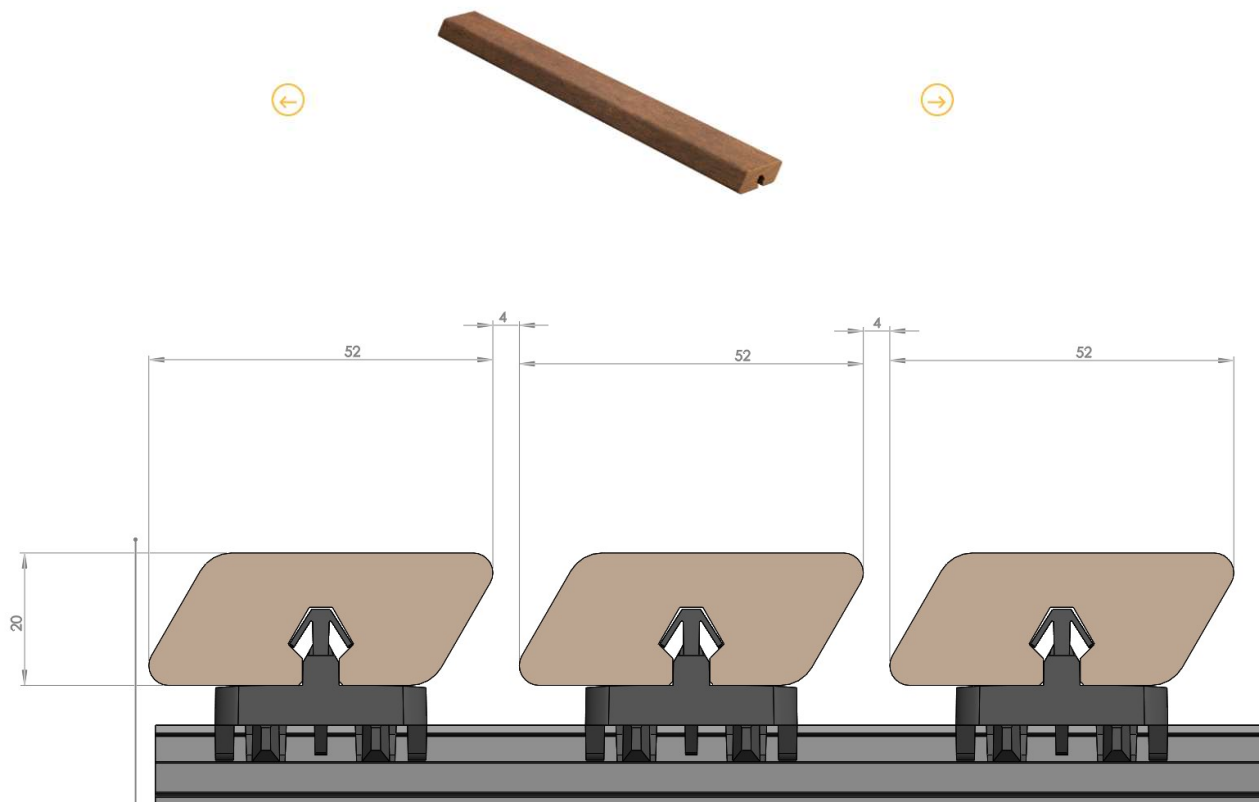

Kebony Clear Rectangular Rounded Cladding Click-In 22 x 45mm #2810

#2810:

⇒ Flat rail : ref.1799

⇒ Mini rail : ref. 1635

Kebony Clear Rectangular Rounded Click-In Cladding 22 x 96mm #2811

#2811:

⇒ Flat : ref. 1799 Mini : ref.1635

Kebony Clear Rectangular Rounded Click-In Cladding 38 x 45mm #2814

#2814:

⇒ Flat Rail : ref. 1799

⇒ Mini Rail : ref. 1635

Kebony Clear Rhombus 60° Click-In Cladding 20 x 140mm #2837

#2837:

=> Flat Rail : no standard (can be created when needed)

=> Mini Rail: ref. 2172

Kebony Clear Rhombus 60° Click-In Cladding 20 x 52mm #2838

#2838:

- ⇒ FLAT : ref. 1188 for 4-mm-gap / ref.2338 for 7-mm-gap
- ⇒ Mini Rail : no standard (can be created when needed)