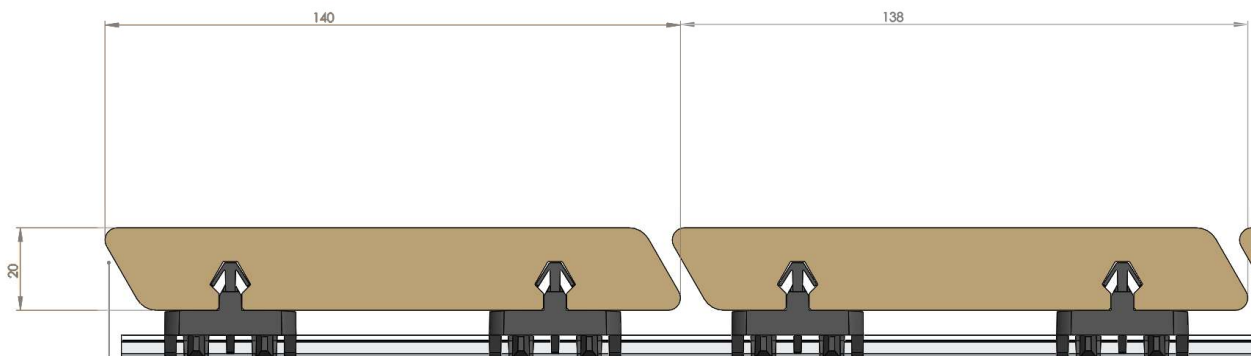

Kebony Clear Rectangular Rounded Cladding Click-In 22 x 45mm #2810

#2810:

⇒ Flat rail : ref.1799

⇒ Mini rail : ref. 1635

Kebony Clear Rectangular Rounded Click-In Cladding 22 x 96mm #2811

#2811:

⇒ Flat : ref. 1799 Mini : ref.1635

Kebony Clear Rectangular Rounded Click-In Cladding 38 x 45mm #2814

#2814:

⇒ Flat Rail : ref. 1799

⇒ Mini Rail : ref. 1635

Kebony Clear Rhombus 60° Click-In Cladding 20 x 140mm #2837

#2837:

=> Flat Rail : no standard (can be created when needed)

=> Mini Rail: ref. 2172

Kebony Clear Rhombus 60° Click-In Cladding 20 x 52mm #2838

#2838:

- ⇒ FLAT : ref. 1188 for 4-mm-gap / ref.2338 for 7-mm-gap
- ⇒ Mini Rail : no standard (can be created when needed)