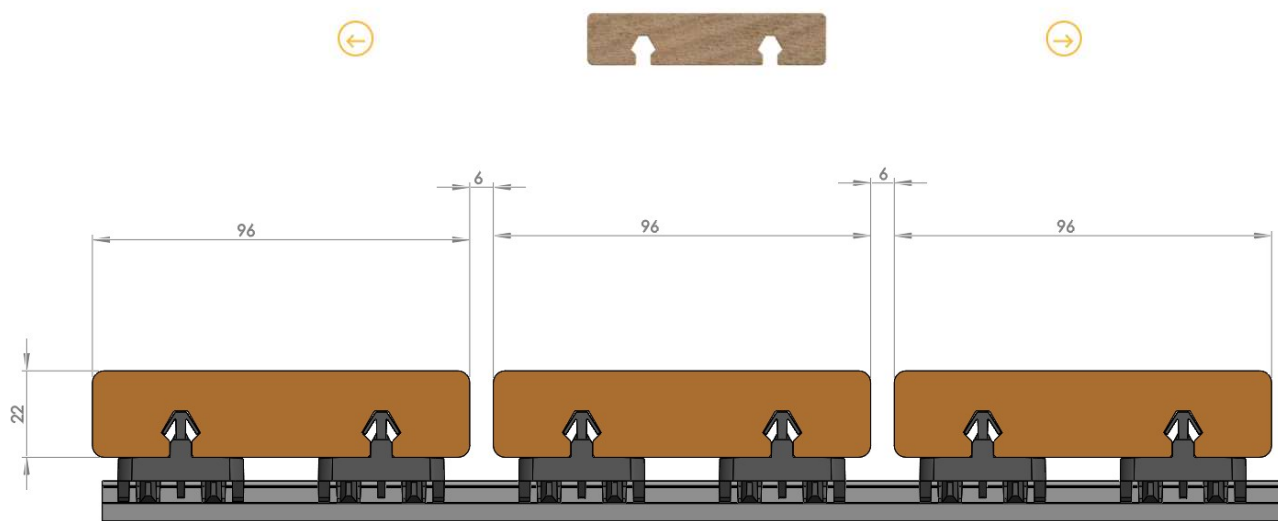

Kebony Clear Rectangular Rounded Cladding Click-In 22 x 45mm #2810

#2810:

⇒ Flat rail : ref.1799

⇒ Mini rail : ref. 1635

Kebony Clear Rectangular Rounded Click-In Cladding 22 x 96mm #2811

#2811:

⇒ Flat : ref. 1799 Mini : ref.1635

Kebony Clear Rectangular Rounded Click-In Cladding 38 x 45mm #2814

#2814:

⇒ Flat Rail : ref. 1799

⇒ Mini Rail : ref. 1635

Kebony Clear Rhombus 60° Click-In Cladding 20 x 140mm #2837

#2837:

=> Flat Rail : no standard (can be created when needed)

=> Mini Rail: ref. 2172

Kebony Clear Rhombus 60° Click-In Cladding 20 x 52mm #2838

#2838:

- ⇒ FLAT : ref. 1188 for 4-mm-gap / ref.2338 for 7-mm-gap
- ⇒ Mini Rail : no standard (can be created when needed)