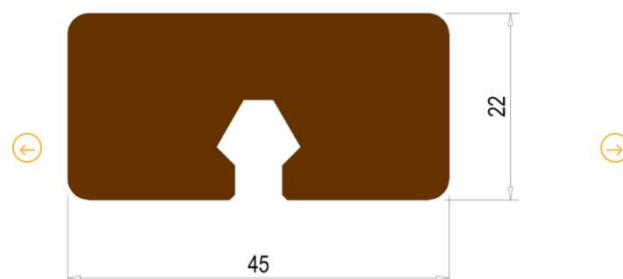

Kebony Clear Rectangular Rounded Cladding Click-In 22 x 45mm #2810

#2810:

⇒ Flat rail : ref.1799

⇒ Mini rail : ref. 1635

Kebony Clear Rectangular Rounded Click-In Cladding 22 x 96mm #2811

#2811:

⇒ Flat : ref. 1799 Mini : ref.1635

Kebony Clear Rectangular Rounded Click-In Cladding 38 x 45mm #2814

#2814:

⇒ Flat Rail : ref. 1799

⇒ Mini Rail : ref. 1635

Kebony Clear Rhombus 60° Click-In Cladding 20 x 140mm #2837

#2837:

=> Flat Rail : no standard (can be created when needed)