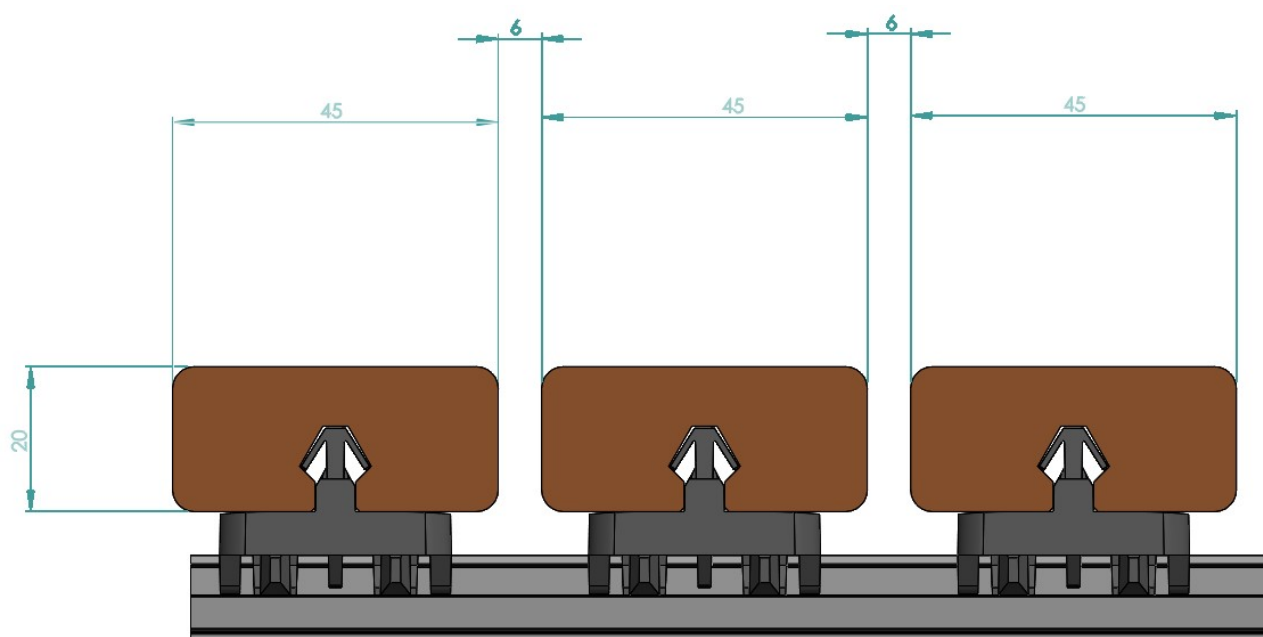

Kebony Clear Rectangular Rounded Cladding Click-In 22 x 45mm #2810

#2810:

⇒ Flat rail : ref.1799

⇒ Mini rail : ref. 1635

Kebony Clear Rectangular Rounded Click-In Cladding 22 x 96mm #2811

#2811:

⇒ Flat : ref. 1799 Mini : ref.1635

Kebony Clear Rectangular Rounded Click-In Cladding 38 x 45mm #2814

#2814:

⇒ Flat Rail : ref. 1799

⇒ Mini Rail : ref. 1635

Kebony Clear Rhombus 60° Click-In Cladding 20 x 140mm #2837

#2837:

=> Flat Rail : no standard (can be created when needed)

=> Mini Rail: ref. 2172

Kebony Clear Rhombus 60° Click-In Cladding 20 x 52mm #2838

#2838:

- ⇒ FLAT : ref. 1188 for 4-mm-gap / ref.2338 for 7-mm-gap
- ⇒ Mini Rail : no standard (can be created when needed)