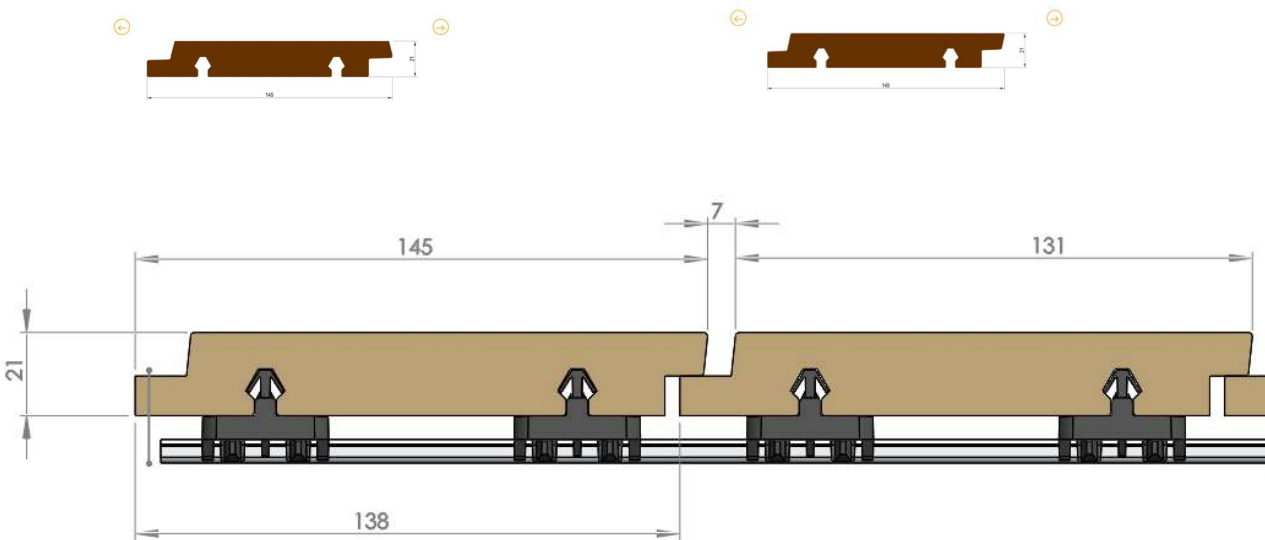

#2869, #2870, #2868, #2856

- ⇒ Flat rail : no standard (can be created when needed)
- ⇒ Mini Rail : ref.2172