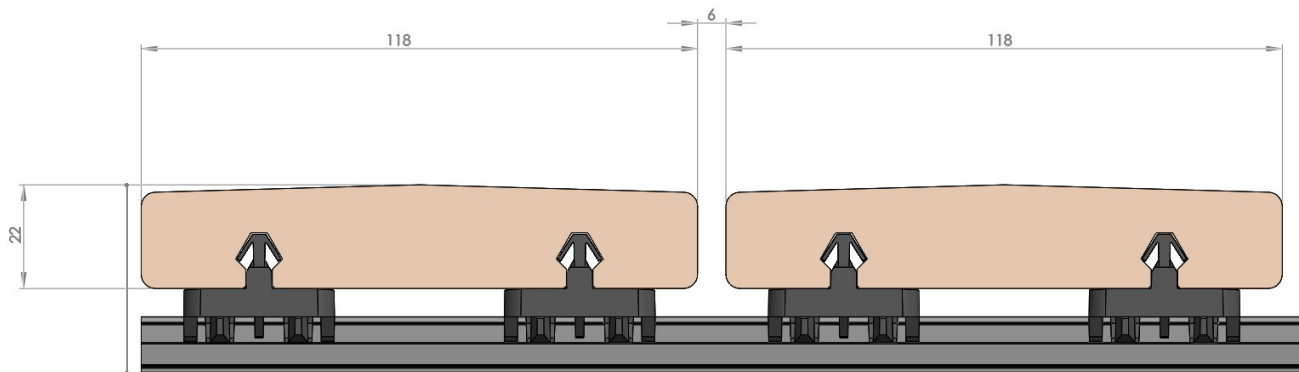

#2869, #2870, #2868, #2856

- ⇒ Flat rail : no standard (can be created when needed)
- ⇒ Mini Rail : ref.2172

Kebony Clear Shiplap 78° Click-In Cladding 21 x 190mm #2858

#2858:

- ⇒ Flat rail : no standard (can be created when needed)
- ⇒ Mini Rail : ref.2174

The boards have a slightly curved top to help with water run-off, smooth surface and grooves that fit (GRAD) clip-rail systems.

#2729:

- ⇒ Flat rail: ref. 1185 for 2-m-long rail / ref.2222 for 4-m-long rail
- ⇒ PR 24: ref.1191 for 2-m-long rail / ref. 1997 for 4-m-long rail
- ⇒ PR39: ref.1194 for 2-m-long rail / ref.1602 for 4-m-long rail
- ⇒ PR 56: ref. 1197 for 2-m-long rail / ref. 2062 for 4-m-long rail
- ⇒ Top rail : ref.1189