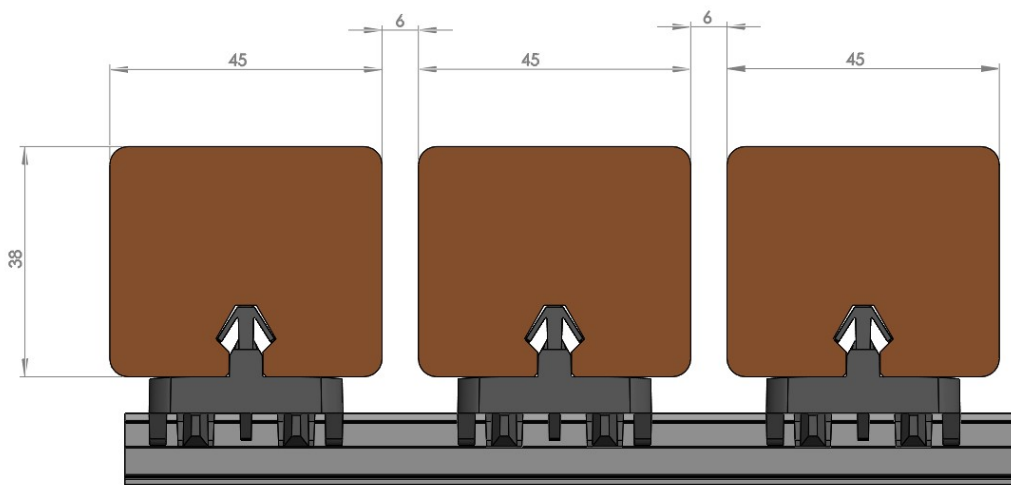

Kebony Clear Rectangular Rounded Cladding Click-In 22 x 45mm #2810

#2810:

⇒ Flat rail : ref.1799

⇒ Mini rail : ref. 1635

Kebony Clear Rectangular Rounded Click-In Cladding 22 x 96mm #2811

#2811:

⇒ Flat : ref. 1799 Mini : ref.1635

Kebony Clear Rectangular Rounded Click-In Cladding 38 x 45mm #2814

#2814:

⇒ Flat Rail : ref. 1799

⇒ Mini Rail : ref. 1635

Kebony Clear Rhombus 60° Click-In Cladding 20 x 140mm #2837

#2837:

=> Flat Rail : no standard (can be created when needed)

=> Mini Rail: ref. 2172

Kebony Clear Rhombus 60° Click-In Cladding 20 x 52mm #2838

#2838:

- ⇒ FLAT : ref. 1188 for 4-mm-gap / ref.2338 for 7-mm-gap
- ⇒ Mini Rail : no standard (can be created when needed)

#2730:

- ⇒ Flat rail: ref. 2031 for 2-m-long rail
- ⇒ PR 24: ref.2033 for 2-m-long rail
- ⇒ PR39: ref.2034 for 2-m-long rail
- ⇒ PR 56: ref. 2035 for 2-m-long rail
- ⇒ Top rail : ref.2032