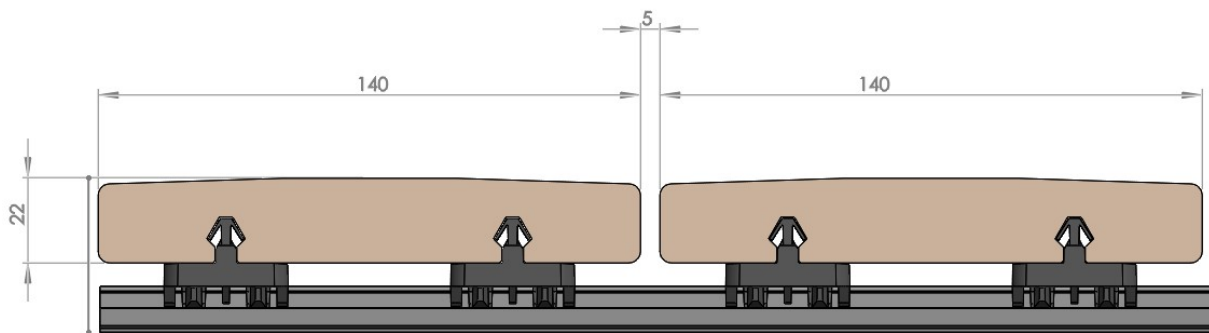

The boards have a slightly curved top to help with water run-off, smooth surface and grooves that fit (GRAD) clip-rail systems.

#2729:

- ⇒ Flat rail: ref. 1185 for 2-m-long rail / ref.2222 for 4-m-long rail
- ⇒ PR 24: ref.1191 for 2-m-long rail / ref. 1997 for 4-m-long rail
- ⇒ PR39: ref.1194 for 2-m-long rail / ref.1602 for 4-m-long rail
- ⇒ PR 56: ref. 1197 for 2-m-long rail / ref. 2062 for 4-m-long rail
- ⇒ Top rail : ref.1189

#2730:

- ⇒ Flat rail: ref. 2031 for 2-m-long rail
- ⇒ PR 24: ref.2033 for 2-m-long rail
- ⇒ PR39: ref.2034 for 2-m-long rail
- ⇒ PR 56: ref. 2035 for 2-m-long rail
- ⇒ Top rail : ref.2032