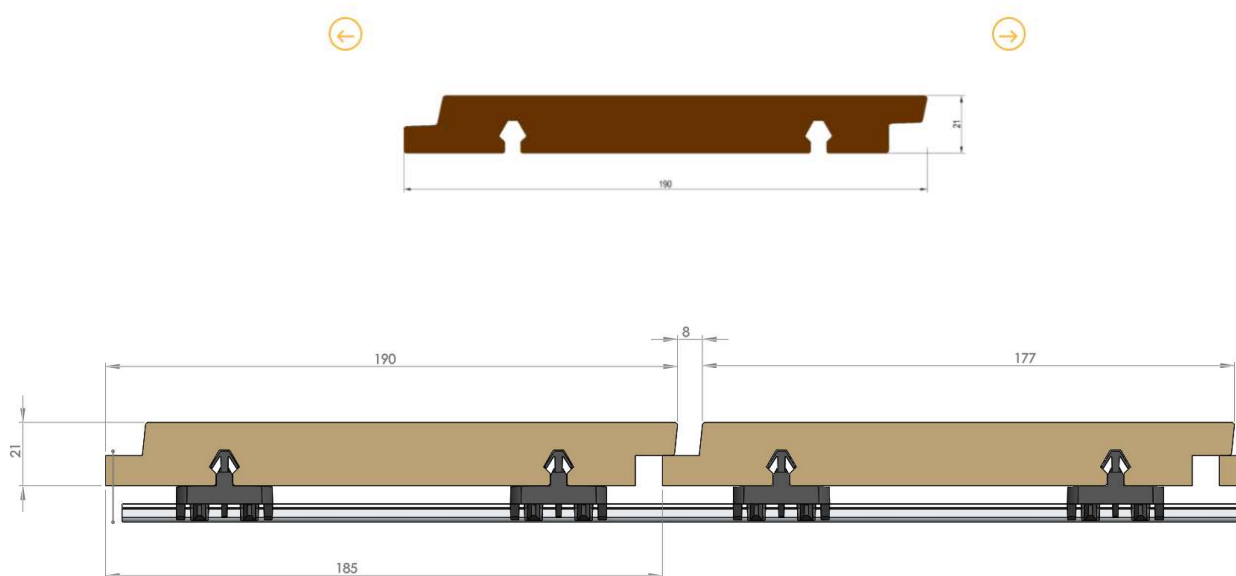

Kebony Clear Rectangular Rounded Click-In Cladding 38 x 45mm #2814

#2814:

⇒ Flat Rail : ref. 1799

⇒ Mini Rail : ref. 1635

Kebony Clear Rhombus 60° Click-In Cladding 20 x 140mm #2837

#2837:

=> Flat Rail : no standard (can be created when needed)

=> Mini Rail: ref. 2172

Kebony Clear Rhombus 60° Click-In Cladding 20 x 52mm #2838

#2838:

- ⇒ FLAT : ref. 1188 for 4-mm-gap / ref.2338 for 7-mm-gap
- ⇒ Mini Rail : no standard (can be created when needed)

Kebony Clear Shiplap 75° 1SL Click-In 21 x 145mm #2869 Kebony Clear Shiplap 75° 1SLR Click-In 21 x 145mm #2870

Kebony Clear Shiplap 75° Click-In 21 x 145mm #2868 Kebony Clear Shiplap 78° Click-In Cladding 21 x 145mm #2856

#2869, #2870, #2868, #2856

- ⇒ Flat rail : no standard (can be created when needed)
- ⇒ Mini Rail : ref.2172

Kebony Clear Shiplap 78° Click-In Cladding 21 x 190mm #2858

#2858:

- ⇒ Flat rail : no standard (can be created when needed)
- ⇒ Mini Rail : ref.2174